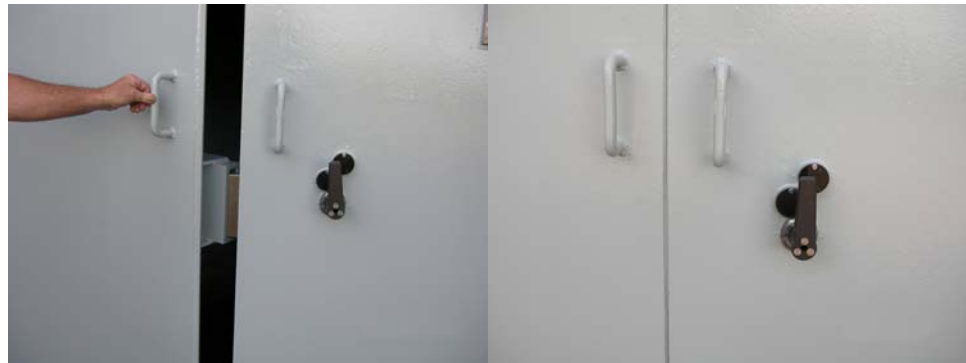

ILD Swinging Door System

Existing 833 Padlock
and NAPEC 0957 Hasp

Completed ILD Installation