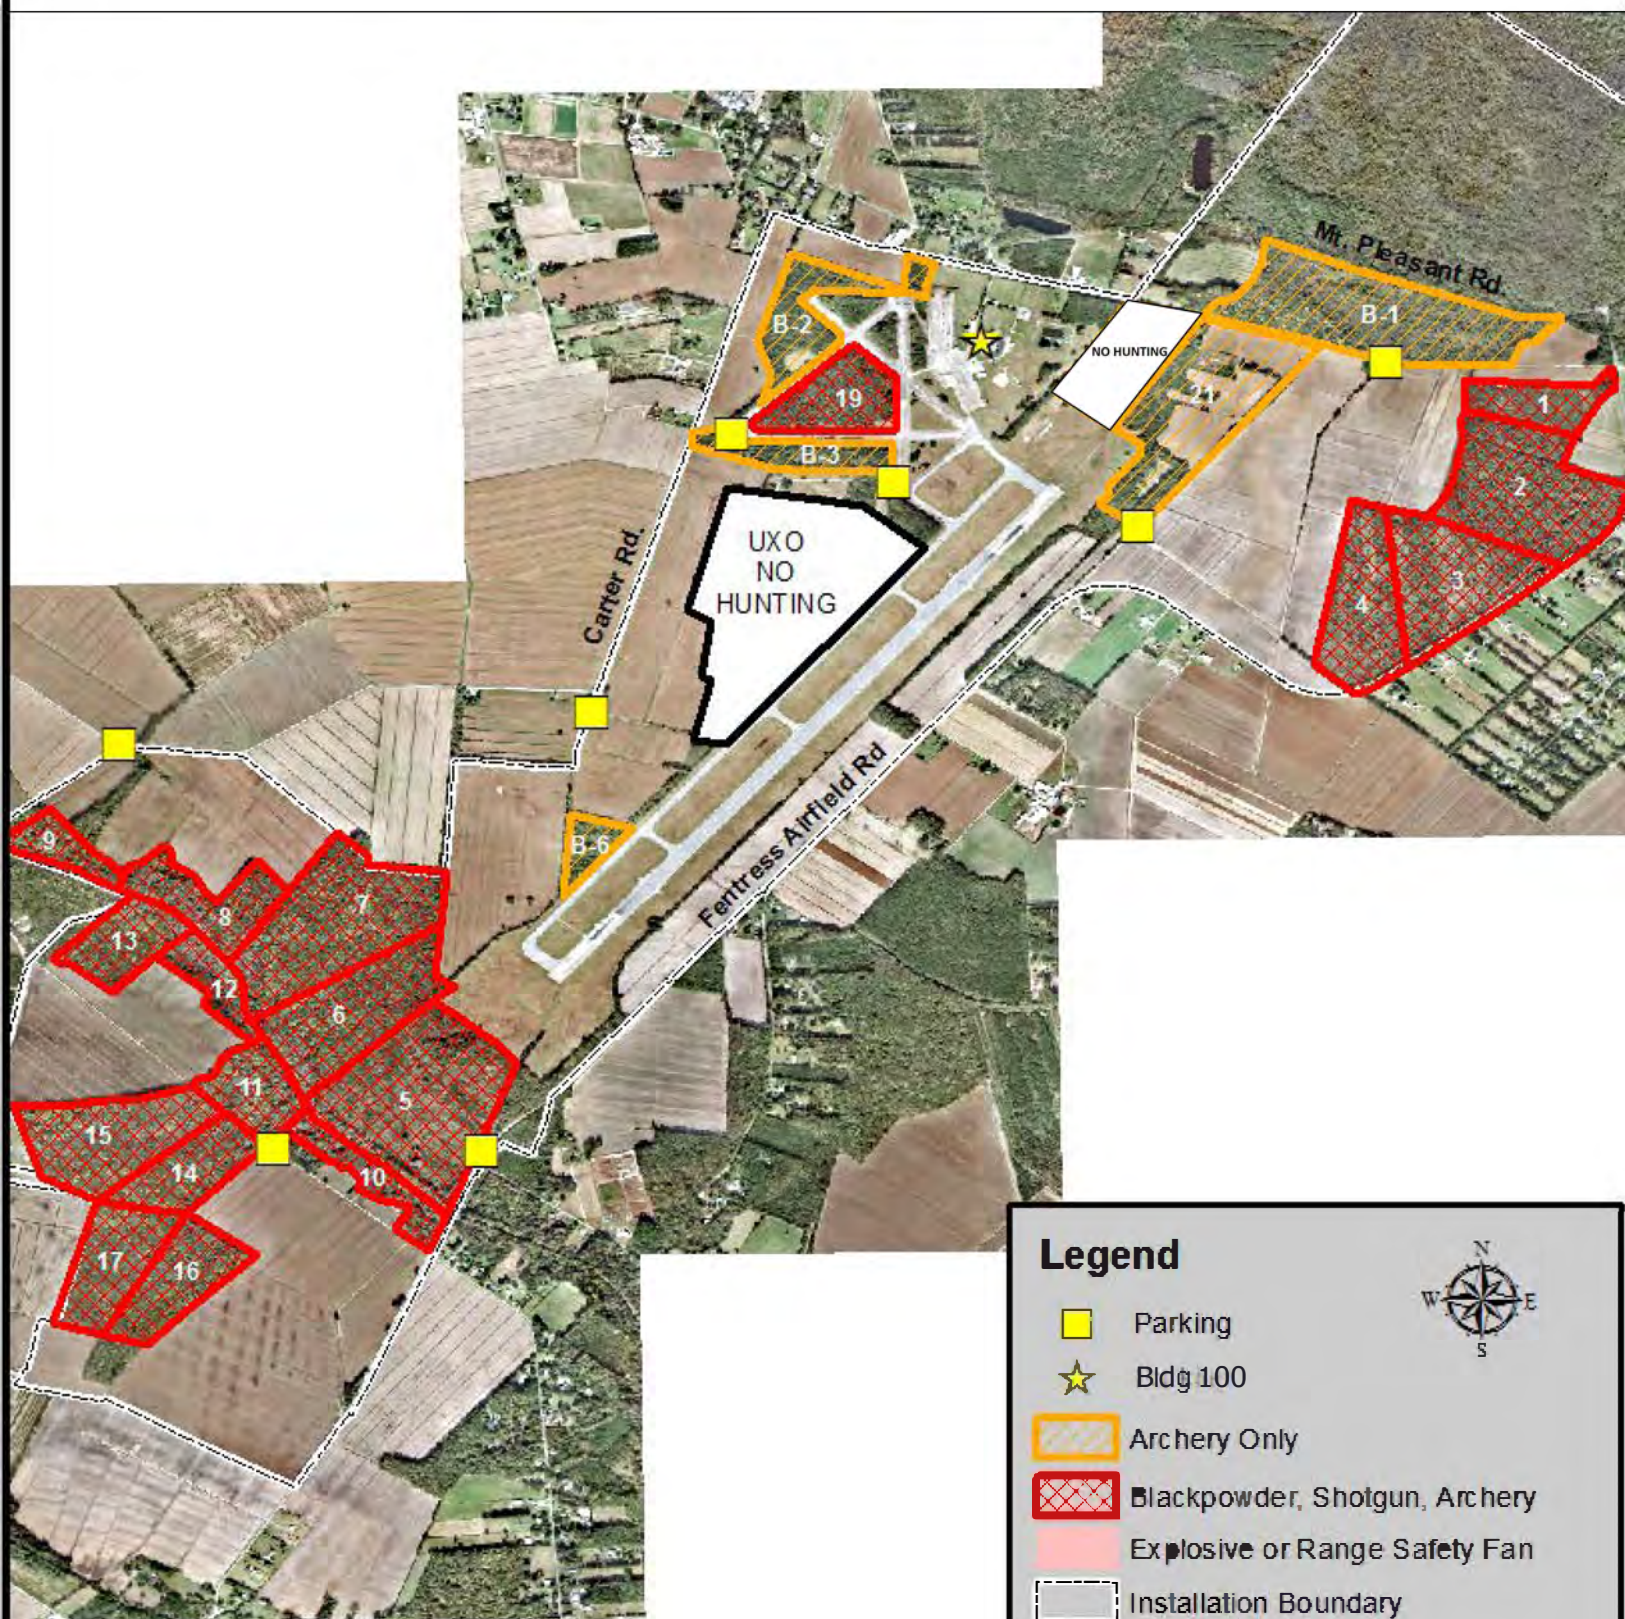

Deer Hunting Location Map

Naval Auxiliary Landing Field Fentress

Chesapeake, Virginia

Legend

-  Parking
-  Bldg 100
-  Archery Only
-  Blackpowder, Shotgun, Archery
-  Explosive or Range Safety Fan
-  Installation Boundary

0 1,100 2,200 4,400
 Feet

0 360 720 1,440
 Meters